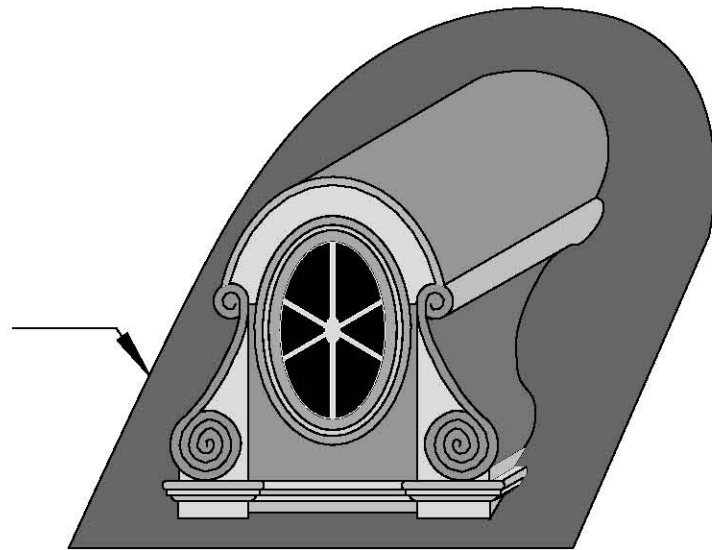

Shingle Apron And Tail

Section

Glass or Louvers

51"

47"