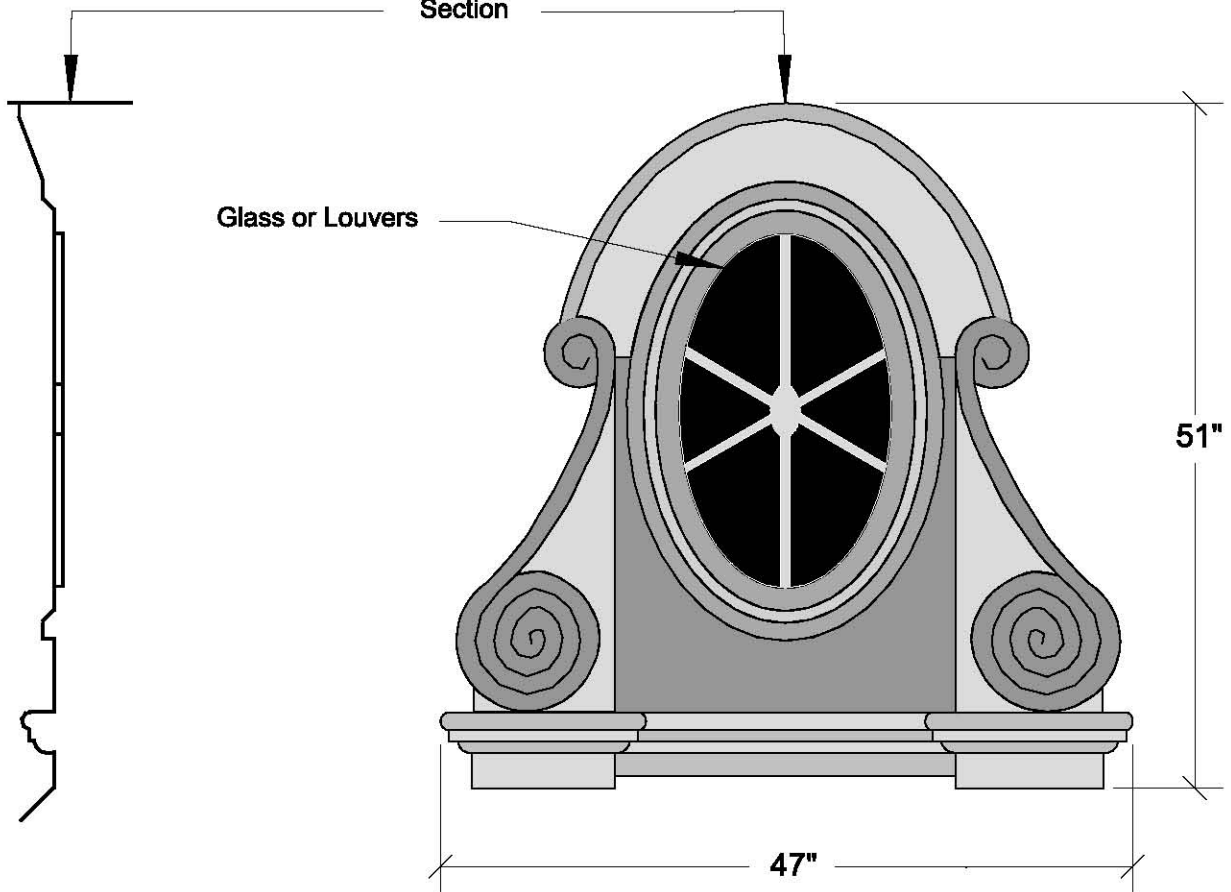

Shingle Apron And Tail

Section

Glass or Louvers

51"

47"